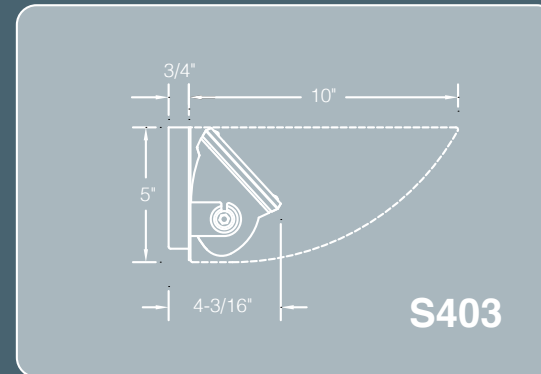

elliptipar®

S403
remote

S404
remote

Scoop

Envelope

Wedge

*Five Sizes and
Five Standard Output Packages*

Small & Large **Ensconce**®

thelightingquotient.com

Fixture / Length	S403		S404		
	12"	18"	14"	19"	26"
*Delivered Lumens	1666	3420	5616	11232	16848
Power	16W	33W	54W	107W	161W
*Efficacy lm/W	101	104	105	105	105

*3500K/80+CRI

L90(10k) > 60,000 hrs. @ 25°C per TM-21

- **S403** - Small Ensconce® in 12" & 18" lengths
- **S404** - Large Ensconce® in 14", 19" & 26" lengths
- **Next generation refractive lens technology** optimized for illuminating surfaces uniformly
- **Fully adjustable** and **lockable** aiming
- **Horizontal shielding** of lens brightness
- **Variety of enclosure styles** – "Crescent," "Scoop," "Wedge," "Envelope" or design your own
- **High efficacy** – up to 113 lumens per watt – performance includes enclosure
- **Choice of 2700, 3000, 3500, 4000K** in 70+, 80+ or 90+CRI, Other CCT and CRI options available
- **Delivered lumens** – up to 18,000 lumens @160W (based on 4000K/ 70+CRI)
- **Excellent lumen maintenance** maintains over 90% light output beyond 60,000 hours per TM-21
- **Universal voltage** 120-277V or 347V drivers
- **Several dimming options** (0-10V, ELV, DALI...)