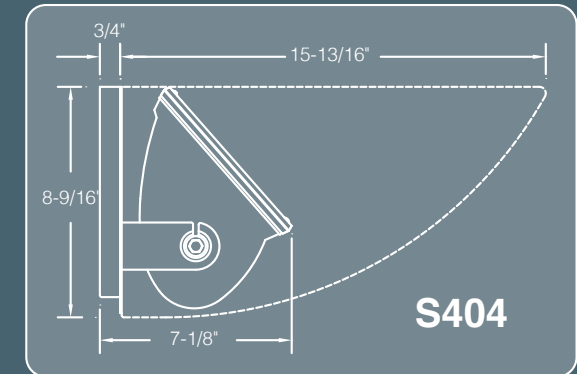

elliptipar®

S403
remote

S404
remote

Scoop

Envelope

Wedge

*Five Sizes and
Five Standard Output Packages*

Small & Large **Ensconce**®

thelightingquotient.com

Fixture / Length	S403		S404		
	12"	18"	14"	19"	26"
*Delivered Lumens	1666	3420	5616	11232	16848
Power	16W	33W	54W	107W	161W
*Efficacy lm/W	101	104	105	105	105

*3500K/80+CRI

L90(10k) > 60,000 hrs. @ 25°C per TM-21

- **S403** - Small Ensconce® in 12" & 18" lengths
- **S404** - Large Ensconce® in 14", 19" & 26" lengths
- **Next generation refractive lens technology** optimized for illuminating surfaces uniformly
- **Fully adjustable** and **lockable** aiming
- **Horizontal shielding** of lens brightness
- **Variety of enclosure styles** – "Crescent," "Scoop," "Wedge," "Envelope" or design your own
- **High efficacy** – up to 113 lumens per watt – performance includes enclosure
- **Choice of 2700, 3000, 3500, 4000K** in 70+, 80+ or 90+CRI, Other CCT and CRI options available
- **Delivered lumens** – up to 18,000 lumens @160W (based on 4000K/ 70+CRI)
- **Excellent lumen maintenance** maintains over 90% light output beyond 60,000 hours per TM-21
- **Universal voltage** 120-277V or 347V drivers
- **Several dimming options** (0-10V, ELV, DALI...)