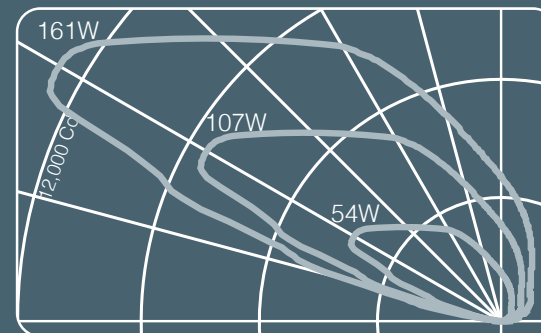

elliptipar®

S403
remote

S404
remote

Scoop

Envelope

Wedge

*Five Sizes and
Five Standard Output Packages*

Small & Large **Ensconce**®

thelightingquotient.com

Fixture / Length	S403		S404		
	12"	18"	14"	19"	26"
*Delivered Lumens	1666	3420	5616	11232	16848
Power	16W	33W	54W	107W	161W
*Efficacy lm/W	101	104	105	105	105

*3500K/80+CRI

L90(10k) > 60,000 hrs. @ 25°C per TM-21

- **S403** - Small Ensconce® in 12" & 18" lengths
- **S404** - Large Ensconce® in 14", 19" & 26" lengths
- **Next generation refractive lens technology** optimized for illuminating surfaces uniformly
- **Fully adjustable** and **lockable** aiming
- **Horizontal shielding** of lens brightness
- **Variety of enclosure styles** – "Crescent," "Scoop," "Wedge," "Envelope" or design your own
- **High efficacy** – up to 113 lumens per watt – performance includes enclosure
- **Choice of 2700, 3000, 3500, 4000K** in 70+, 80+ or 90+CRI, Other CCT and CRI options available
- **Delivered lumens** – up to 18,000 lumens @160W (based on 4000K/ 70+CRI)
- **Excellent lumen maintenance** maintains over 90% light output beyond 60,000 hours per TM-21
- **Universal voltage** 120-277V or 347V drivers
- **Several dimming options** (0-10V, ELV, DALI...)