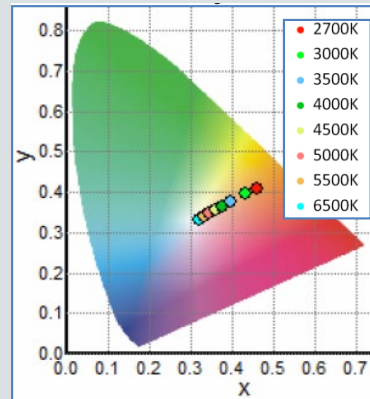

elliptipar[®]

Tunable White

Cool to Warm
Dim to Bright
Infinite Options

Tunable White LED

elliptipar[®] tambient[®] electriX[®] MEYER[®]

thelightingquotient.com

Tunable White from 2700K to 6500K

- Smoothly transition color temperature from 2700K to 6500K at 80+CRI
- Individual control of intensity and CCT via 2 separate 0-10V analog signals. DALI and DMX control options are also available.
- Lumen output and efficacy match existing static white luminaire performance
- Constant current, high power factor, high efficiency drivers dim to 1%
- Wireless control options available
- 2700K - 6500K @ 80+CRI standard, other CCT /CRI options are available
- [IES TM-30-18 reports](#) for each CCT
- Maintains over 90% of initial light output, L90(10k)>60,000 hours per IES TM-21
- Available on concealed (cove) luminaires, consult factory for additional luminaire styles

Chromaticity

Spectral Power Curves

Control Voltage vs CCT

Spectral Power Density Curves from 2700K to 6500 K