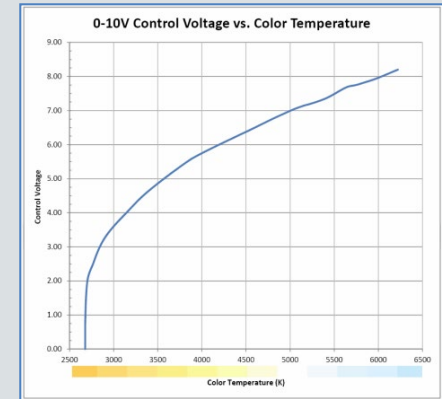

elliptipar[®]

Tunable White

Cool to Warm
Dim to Bright
Infinite Options

Tunable White LED

elliptipar[®] tambient[®] electriX[®] MEYER[®]

thelightingquotient.com

Tunable White from 2700K to 6500K

- Smoothly transition color temperature from 2700K to 6500K at 80+CRI
- Individual control of intensity and CCT via 2 separate 0-10V analog signals. DALI and DMX control options are also available.
- Lumen output and efficacy match existing static white luminaire performance
- Constant current, high power factor, high efficiency drivers dim to 1%
- Wireless control options available
- 2700K - 6500K @ 80+CRI standard, other CCT /CRI options are available
- [IES TM-30-18 reports](#) for each CCT
- Maintains over 90% of initial light output, L90(10k)>60,000 hours per IES TM-21
- Available on concealed (cove) luminaires, consult factory for additional luminaire styles

Chromaticity

Spectral Power Curves

Control Voltage vs CCT

Spectral Power Density Curves from 2700K to 6500 K