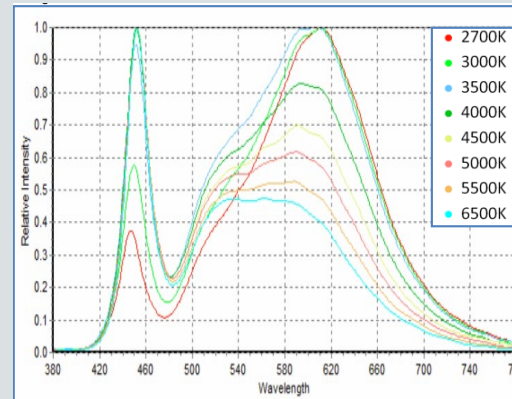

elliptipar[®]

Tunable White

Cool to Warm
Dim to Bright
Infinite Options

Tunable White LED

elliptipar[®] tambient[®] electriX[®] MEYER[®]

thelightingquotient.com

Tunable White from 2700K to 6500K

- Smoothly transition color temperature from 2700K to 6500K at 80+CRI
- Individual control of intensity and CCT via 2 separate 0-10V analog signals. DALI and DMX control options are also available.
- Lumen output and efficacy match existing static white luminaire performance
- Constant current, high power factor, high efficiency drivers dim to 1%
- Wireless control options available
- 2700K - 6500K @ 80+CRI standard, other CCT /CRI options are available
- [IES TM-30-18 reports](#) for each CCT
- Maintains over 90% of initial light output, L90(10k)>60,000 hours per IES TM-21
- Available on concealed (cove) luminaires, consult factory for additional luminaire styles

Chromaticity

Spectral Power Curves

Control Voltage vs CCT

Spectral Power Density Curves from 2700K to 6500 K