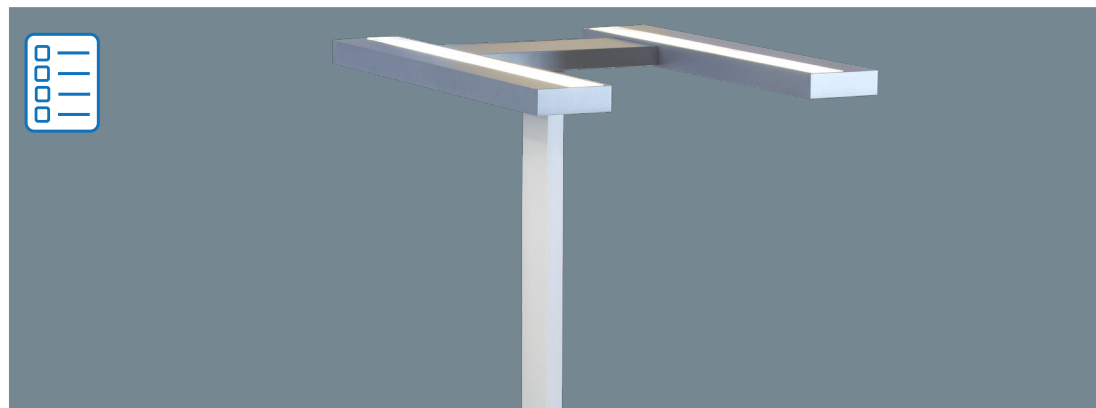

tambient® Quick Guide

Click product to open its
Data Sheet

= Opens Quickfinder

R = Remote Driver

DESK/FLOOR MOUNT

L306 R