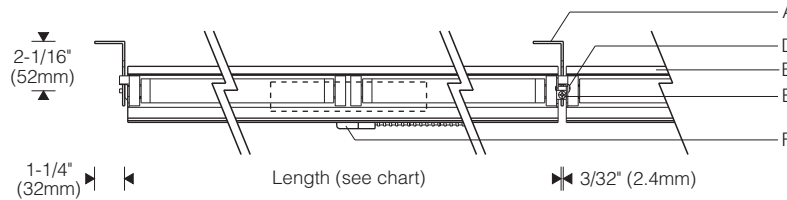

**Style 301** 1:8 Scale

**Slot**

**Remote Ballast**

| Lamp Length | Luminaire Length  |
|-------------|-------------------|
| 1 x 2'      | 24-1/2" (622mm)   |
| 1 x 3'      | 36-1/2" (927mm)   |
| 1 x 4'      | 48-1/2" (1231mm)  |
| 1 x 5'      | 60-3/8" (1533mm)  |
| 2 x 3'      | 73" (1854mm)      |
| 2 x 4'      | 97" (2464mm)      |
| 2 x 5'      | 120-3/4" (3067mm) |