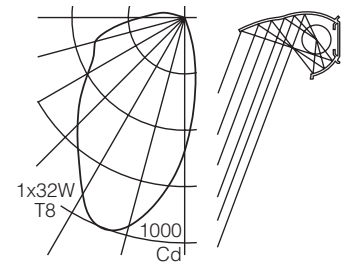

Performance

Two parabolic reflector sections drive light to the bottom of the wall. An elliptical section shields the lamp from normal viewing angles and redirects its light to a parabola. Glare is minimized and asymmetry of the beam is maximized resulting in high beam efficiency and superior surface uniformity.