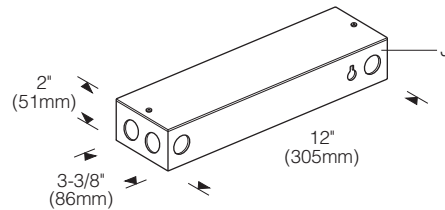

**Style 301** 1:8 Scale

**Slot**

**Remote Ballast**

| Lamp Length | Luminaire Length  |
|-------------|-------------------|
| 1 x 2'      | 24-1/2" (622mm)   |
| 1 x 3'      | 36-1/2" (927mm)   |
| 1 x 4'      | 48-1/2" (1231mm)  |
| 1 x 5'      | 60-3/8" (1533mm)  |
| 2 x 3'      | 73" (1854mm)      |
| 2 x 4'      | 97" (2464mm)      |
| 2 x 5'      | 120-3/4" (3067mm) |

Note: Finish interior of slot matte white for best results.

**Specifications**

- A** Aluminum L-shaped mounting brackets
- B** Specular extruded aluminum reflector
- C** Stainless steel lampholder/support brackets
- D** Joiner screws
- E** Rotation locking screws
- F** Flexible metal conduit with 90° connector
- G** Architectural ceiling slot
- H** Wall
- J** Remote ballast in aluminum enclosure