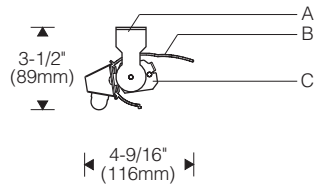

**Style 301** 1:8 Scale

**Slot**

**Remote Ballast**

| Lamp Length | Luminaire Length  |
|-------------|-------------------|
| 1 x 2'      | 24-1/2" (622mm)   |
| 1 x 3'      | 36-1/2" (927mm)   |
| 1 x 4'      | 48-1/2" (1231mm)  |
| 1 x 5'      | 60-3/8" (1533mm)  |
| 2 x 3'      | 73" (1854mm)      |
| 2 x 4'      | 97" (2464mm)      |
| 2 x 5'      | 120-3/4" (3067mm) |