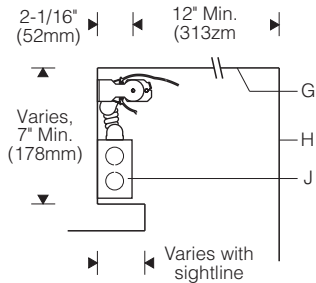

**Style 301** 1:8 Scale

**Slot**

**Remote Ballast**

| Lamp Length | Luminaire Length  |
|-------------|-------------------|
| 1 x 2'      | 24-1/2" (622mm)   |
| 1 x 3'      | 36-1/2" (927mm)   |
| 1 x 4'      | 48-1/2" (1231mm)  |
| 1 x 5'      | 60-3/8" (1533mm)  |
| 2 x 3'      | 73" (1854mm)      |
| 2 x 4'      | 97" (2464mm)      |
| 2 x 5'      | 120-3/4" (3067mm) |

Note: Finish interior of slot matte white for best results.

**Specifications**

- A** Aluminum L-shaped mounting brackets
- B** Specular extruded aluminum reflector
- C** Stainless steel lampholder/support brackets
- D** Joiner screws
- E** Rotation locking screws
- F** Flexible metal conduit with 90° connector
- G** Architectural ceiling slot
- H** Wall
- J** Remote ballast in aluminum enclosure

**Electrical:**

Use 90°C wire for supply connections. 5' (1.5m) wire leads exit center of reflector. 90° connector and 4' (1.2m) of flexible metal conduit are provided. Connector can be reversed in field from front of reflector to back.