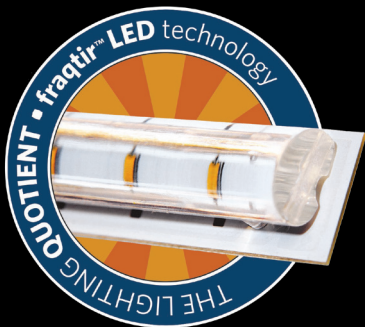

PRODUCT **S101**

PRODUCT **S102**

elliptipar<sup>®</sup> with fraqtir<sup>™</sup> LED

**SOLVING** FOR LIGHT

elliptipar<sup>®</sup>  
tambient<sup>®</sup>

THE LIGHTING **QUOTIENT**<sup>®</sup>

[www.TheLightingQuotient.com](http://www.TheLightingQuotient.com)