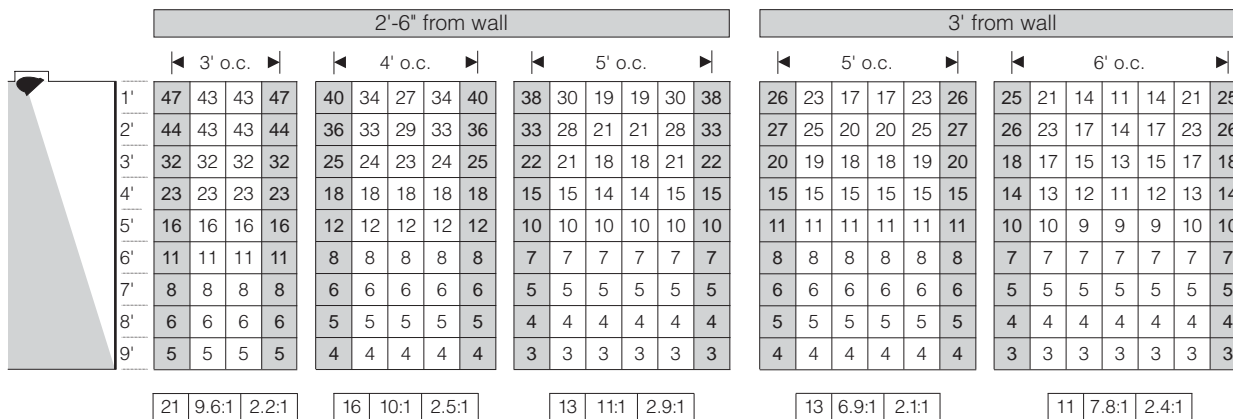

Styles:

F121/F122
F125

F111
F112

F206

Lamp

26W quad tube compact fluorescent rated 1800 lumens

Reflector

Small cross-section with baffle, nominal 11" long
Reflector aiming is adjustable

Styles:

F205

Lamp

26W quad tube compact fluorescent rated 1800 lumens

Reflector

Small cross-section, nominal 11" long
Reflector aiming is non-adjustable

Charts illustrate the center section of a wall lighted by 6 or more luminaires. Values based on ceiling, wall and floor reflective factors of 0.80/0.50/0.20