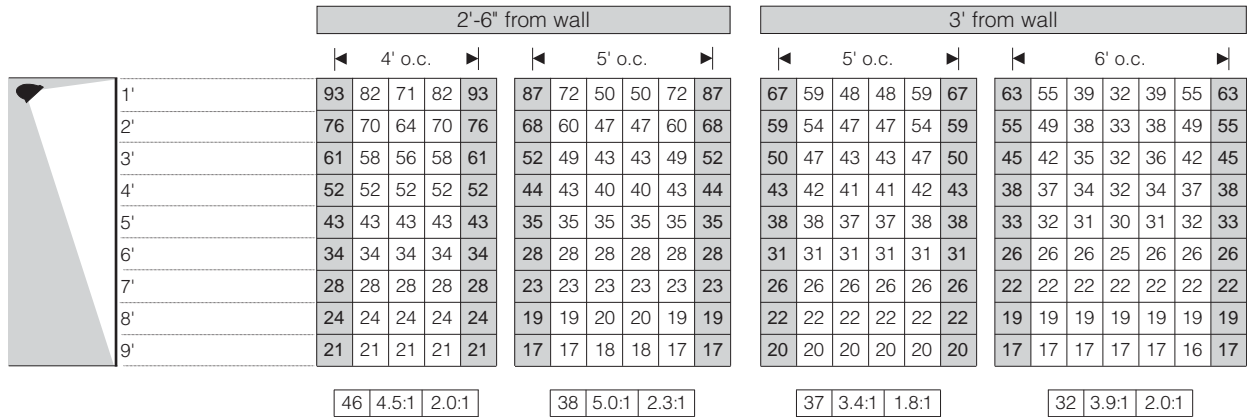

Indoor Footcandle Charts Long Twin Tube Fluorescent

Styles:

F113/F114 F119 F204
F126

Lamp 50W long twin tube compact fluorescent rated 4000 lumens
Reflector Large single lamp cross-section, nominal 24" long Reflector aiming is adjustable

Multipliers for Other Lamps:
36/39W (2900 lumens) 0.73
40W (3150 lumens) 0.79
55W (4500 lumens) 1.13

Charts illustrate the center section of a wall lighted by 6 or more luminaires. Values based on ceiling, wall and floor reflective factors of 0.80/0.50/0.20

25 | 5.0:1 | 2.5:1

Ratio of maximum FC to average FC (Max:Avg.)
Ratio of maximum FC to minimum FC (Max:Min.)
Footcandles average initial, perpendicular to wall (FCAI)