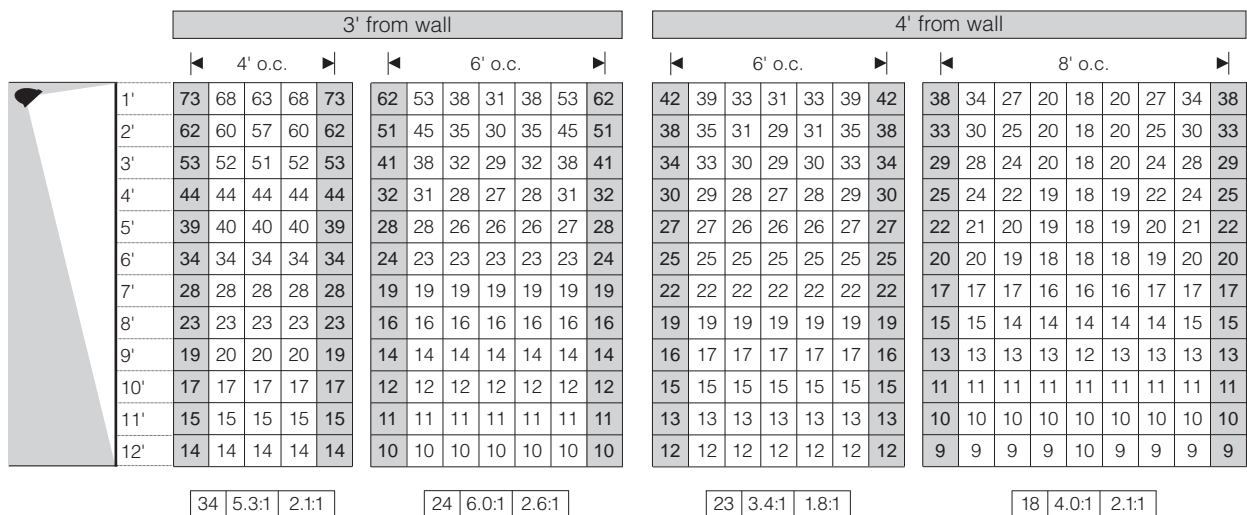

Indoor Footcandle Charts Long Twin Tube Fluorescent

Styles:

F113/F114 F119 F204
F126

Lamp 50W long twin tube compact fluorescent rated 4000 lumens
Reflector Large single lamp cross-section, nominal 24" long Reflector aiming is adjustable

Multipliers for Other Lamps:
36/39W (2900 lumens) 0.73
40W (3150 lumens) 0.79
55W (4500 lumens) 1.13

Charts illustrate the center section of a wall lighted by 6 or more luminaires. Values based on ceiling, wall and floor reflective factors of 0.80/0.50/0.20

25 | 5.0:1 | 2.5:1

Ratio of maximum FC to average FC (Max:Avg.)
Ratio of maximum FC to minimum FC (Max:Min.)
Footcandles average initial, perpendicular to wall (FCAI)