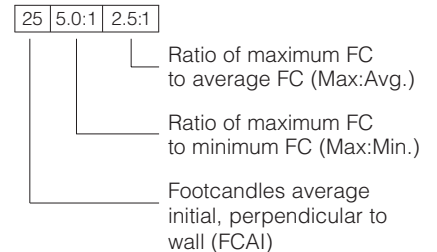

Reflector Small cross-section, nominal 48" long
Reflector aiming is non-adjustable

	18" from wall					24" from wall					30" from wall					36" from wall				
1'	107	109	110	109	108	84	84	85	84	84	69	69	70	69	69	58	58	58	58	58
2'	87	88	88	88	87	72	73	73	73	72	62	62	62	62	62	54	54	54	54	54
3'	60	60	60	60	60	62	62	62	62	62	55	55	55	55	55	48	49	49	49	48
4'	39	39	39	39	39	45	45	45	45	45	46	46	47	47	46	44	44	44	44	44
5'	27	27	27	27	27	32	32	32	32	32	36	36	36	36	36	37	37	37	37	37
6'	19	19	19	19	19	24	24	24	24	24	27	27	27	27	27	29	30	30	30	29
7'	14	14	14	14	14	18	19	19	19	18	21	22	22	22	22	24	24	24	24	24
8'	11	11	11	11	11	15	15	15	15	15	18	18	18	18	18	20	20	20	20	20
9'	9	9	9	9	9	12	12	12	12	12	15	15	15	15	15	17	17	17	17	17
	42 | 12:1 | 2.6:1					41 | 6.9:1 | 2.1:1					39 | 4.6:1 | 1.8:1					37 | 3.4:1 | 1.6:1				

Style:

F305

Lamp 28W T5 fluorescent
rated 2900 lumens

Reflector Xtra small cross-section, nominal 48" long
Reflector aiming is adjustable

	12" from wall					18" from wall					24" from wall				
1'	83	82	80	82	83	83	82	81	82	83	77	76	76	76	77
2'	45	45	45	45	45	51	51	51	51	51	54	53	53	53	54
3'	29	29	29	29	29	36	36	36	36	36	39	40	39	40	39
4'	20	20	19	20	20	27	27	27	27	27	31	31	30	31	31
5'	15	15	15	15	15	20	20	20	20	20	24	24	24	24	24
6'	12	12	12	12	12	15	15	15	15	15	19	19	19	19	19
7'	10	10	10	10	10	13	13	13	13	13	16	16	16	16	16
8'	9	9	9	9	9	11	11	11	11	11	14	14	14	14	14
9'	9	9	9	9	9	11	11	11	11	11	13	13	13	13	13
	26 | 9.2:1 | 2.9:1					30 | 7.5:1 | 2.8:1					32 | 5.9:1 | 2.4:1				

Charts illustrate the center section of a wall lighted by a continuous row of 5 or more luminaires. Values based on ceiling, wall and floor reflective factors of 0.80/0.50/0.20