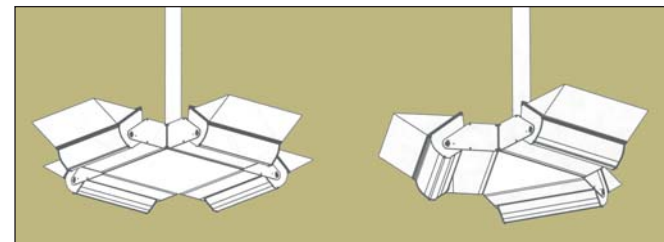

elliptipar's Xtra Large M417, available with a high output 1000W metal halide lamp in a pleasing 3000K color, is ideal for lighting natatoriums, gyms, field houses and other sporting venues. The broad asymmetric distribution of the M417's reflector is capable of lighting expansive ceilings from easily serviceable perimeter mounting locations. An integral encapsulated CWA ballast provides quiet operation, even in large spaces with hard acoustical surfaces.

For the corrosive nature of indoor pool environments, elliptipar's aluminum and stainless steel construction is especially important. The interior of the bright anodized reflector is protected by precured silicone gaskets and an extruded door frame. The exterior is finished with an electrostatically applied thermoset polyester powder coat that exceeds 1000 hour exposure (ASTM B117-90 Salt Spray [Fog] test).

U. S. patent D468,473 and other U. S. and foreign patents pending

Wall mounted M417 uplights provide comfortable indirect illumination for backstroking in the center's lap pool.

The M417's cutoff visor (standard) shields lens and reflector brightness from normal viewing angles.