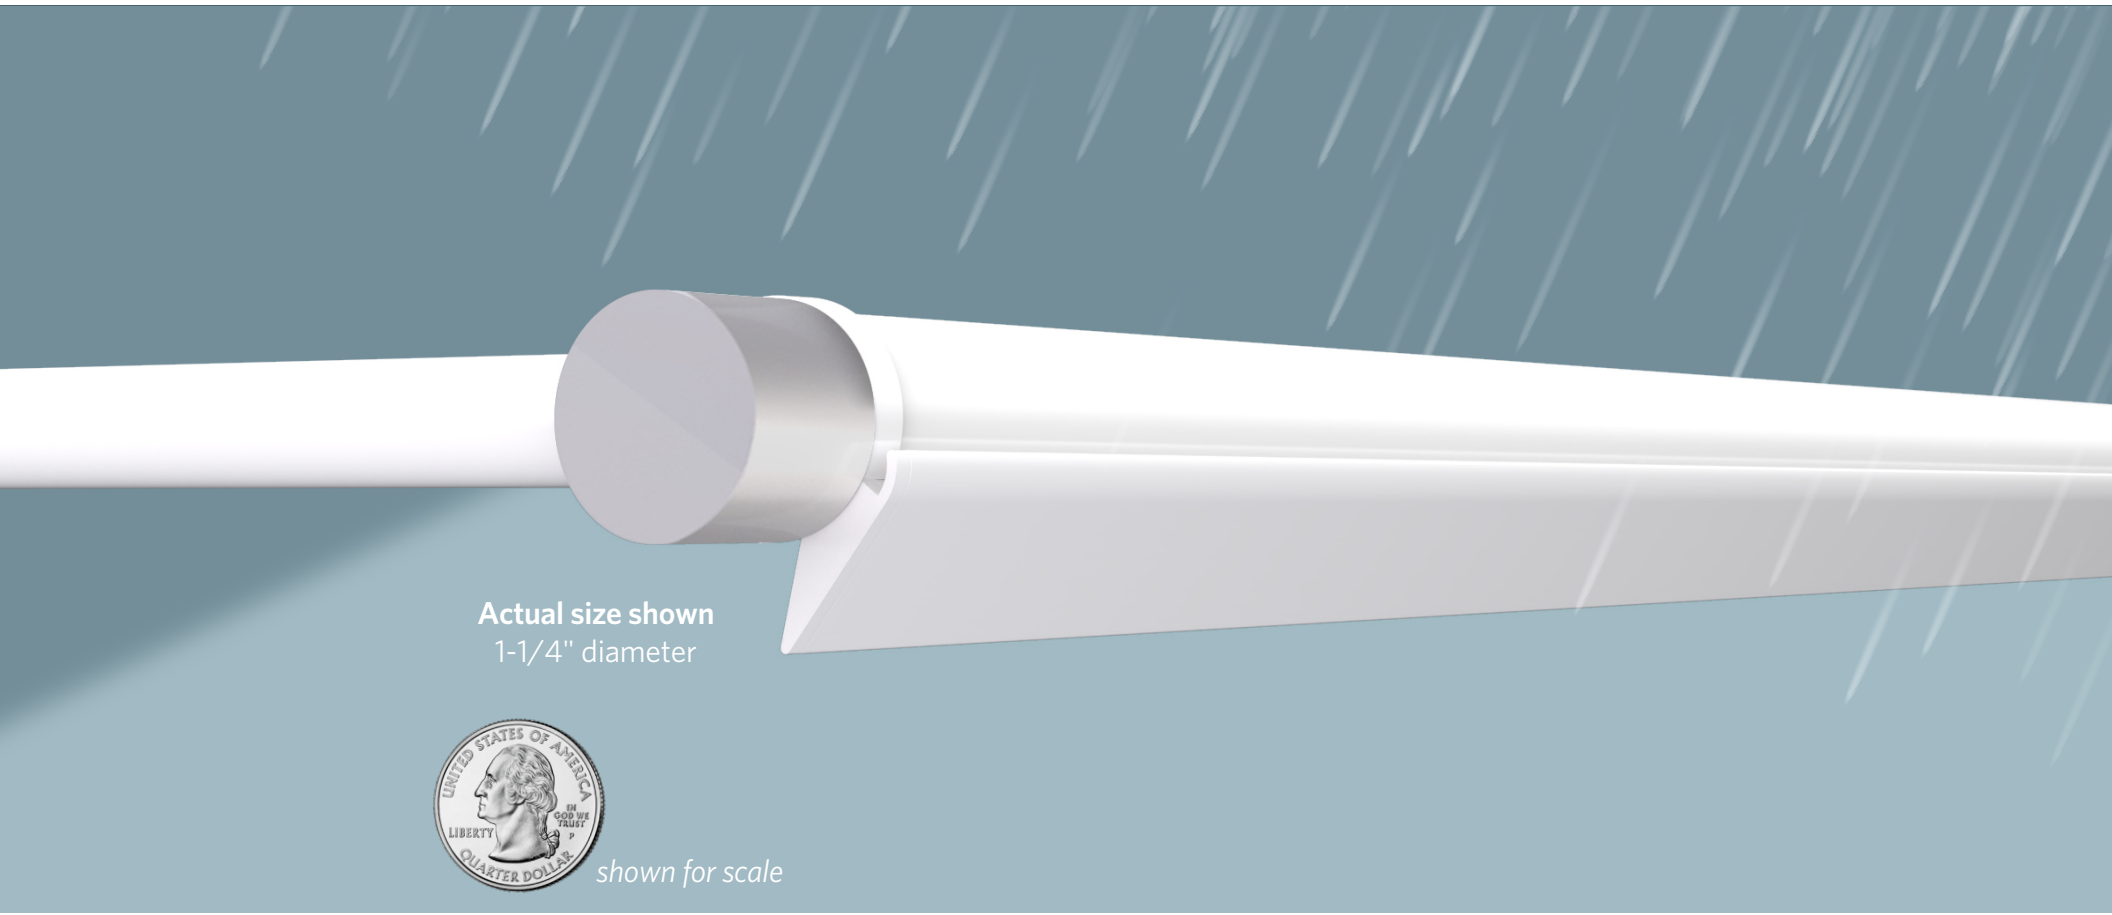

elliptipar[®]

S151
remote

Outdoor Linear
Wall Washer

elliptipar[®] tambient[®] electriX[®] MEYER[®]

thelightingquotient.com

- **High Performance Outdoor architectural linear wall washer**
- **High efficacy** - up to 122 lumens per watt
- **Delivered lumens** - up to 1548 lm/ft
- **Excellent lumen maintenance** - maintains over 90% light output beyond 60,000 hours per TM-21
- **Proprietary refractive lens technology** shapes the light to suit the application
- **Precise optical control** ensures virtually all of the light is delivered to the target surface
- **Choice of 3000, 3500 or 4000K in 80+CRI.** Other CCT and CRI options available.
- **Universal voltage** - 120-277V or 347V drivers
- **Minimalist design** - 1-1/8" diameter housing
- **Miniature hubs** feature fully adjustable and lockable aiming
- **Extruded aluminum housing** in lengths up to 6ft
- **Integrated visor** to shield lens brightness from normal viewing angles
- **Optional cross baffle** provides shielding along the length of the luminaire
- **Surface, pendant or cantilever mounting options**
- **Aluminum and stainless steel construction**
- **CSA certified**, suitable for wet locations
- **IP66 and IP67 dual ratings**