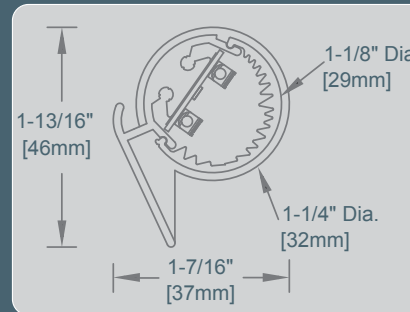

elliptipar[®]

S151
remote

Outdoor Linear
Wall Washer

elliptipar[®] tambient[®] electriX[®] MEYER[®]

thelightingquotient.com

- **High Performance Outdoor architectural linear wall washer**
- **High efficacy** - up to 122 lumens per watt
- **Delivered lumens** - up to 1548 lm/ft
- **Excellent lumen maintenance** - maintains over 90% light output beyond 60,000 hours per TM-21
- **Proprietary refractive lens technology** shapes the light to suit the application
- **Precise optical control** ensures virtually all of the light is delivered to the target surface
- **Choice of 3000, 3500 or 4000K in 80+CRI.** Other CCT and CRI options available.
- **Universal voltage** - 120-277V or 347V drivers
- **Minimalist design** - 1-1/8" diameter housing
- **Miniature hubs** feature fully adjustable and lockable aiming
- **Extruded aluminum housing** in lengths up to 6ft
- **Integrated visor** to shield lens brightness from normal viewing angles
- **Optional cross baffle** provides shielding along the length of the luminaire
- **Surface, pendant or cantilever mounting options**
- **Aluminum and stainless steel construction**
- **CSA certified**, suitable for wet locations
- **IP66 and IP67 dual ratings**

Driver (mA)	Lumens* per Foot	Watts per Foot
175	400	3.4
350	783	6.8
700	1518	13.5

* Delivered lumens are based on 3500K/80+CRI LEDs.

9/20 PRELIMINARY