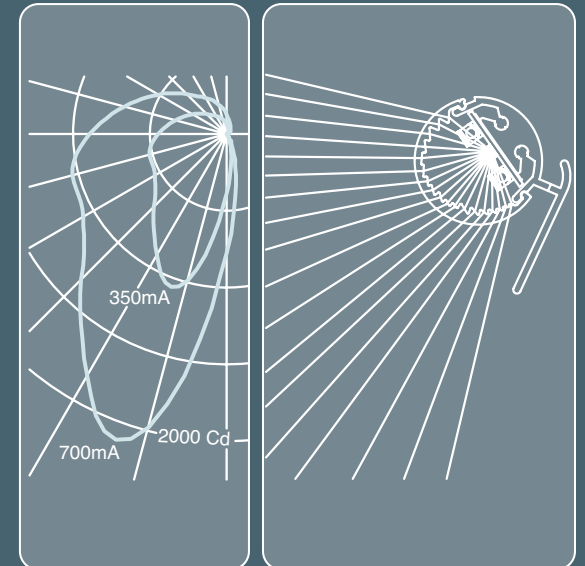

Driver (mA)	Lumens* per Foot	Watts per Foot
175	400	3.4
350	783	6.8
700	1518	13.5

* Delivered lumens are based on 3500K/80+CRI LEDs.