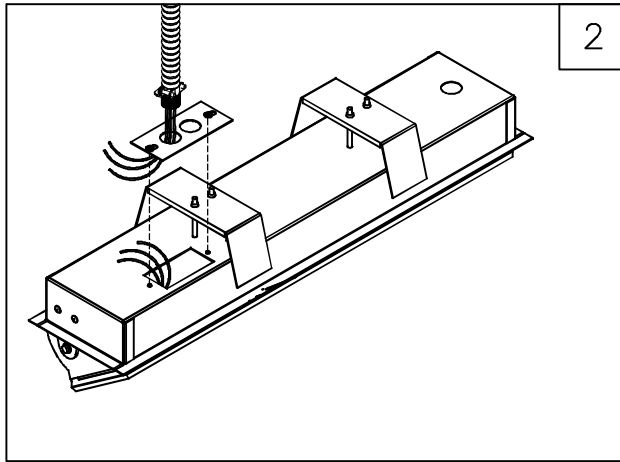

Semi-Recessed Adjustable LED

CEILING MOUNTED T Mount

WARNING – RISK OF FIRE AND ELECTRIC SHOCK. THIS PRODUCT IS TO BE INSTALLED BY A QUALIFIED ELECTRICIAN ONLY.

CAUTION – BE SURE POWER IS DISCONNECTED PRIOR TO WIRING.

INSTALL IN ACCORDANCE WITH ALL N.E.C. AND LOCAL ELECTRICAL CODES.

ROUGH OPENING

FIXTURE	DIM L	DIM W
1x2FT	23-3/8" (594mm)	4-3/4" (121mm)
1x3FT	35-3/8" (899mm)	4-3/4" (121mm)
1x4FT	47-3/8" (1203mm)	4-3/4" (121mm)

INACCESSIBLE/SHEETROCK CEILINGS ("T" MOUNTING CODE)

- 1) PLOT FIXTURE LOCATIONS PER LIGHTING PLANS AND RUN SUPPLY WIRING (BY OTHERS) TO FIXTURE LOCATIONS. CUT ROUGH OPENING IN CEILING OR CEILING TILE. (SEE CHART)
- 2) SPLICE FIXTURE WIRING TO SUPPLY WIRING (BLACK TO LINE, WHITE TO NEUTRAL AND GREEN TO GROUND) OR FOLLOW WIRING DIAGRAM ON BALLAST. CAREFULLY TUCK SPLICES INTO BACK BOX AND REPLACE ADAPTER PLATE AND SECURE PLATE WITH SCREWS.
- 3) RAISE FIXTURE UP THROUGH OPENING IN CEILING, THE LEGS OF TOGGLE BRACKET WILL SPRING OPEN ABOVE THE CEILING, TIGHTEN THE TOGGLE SCREWS UNTIL FLANGE OF BACK BOX IS FLUSH TO CEILING.
- 4) ONCE THE TOGGLE BRACKET HAS BEEN TIGHTENED, ROTATE REFLECTOR UPWARD TO DESIRED AIMING AND SECURE BY TIGHTENING HEX BOLTS AT ENDS OF FIXTURE. (SEE YELLOW LABEL ON DOOR FOR AIMING INSTRUCTIONS)