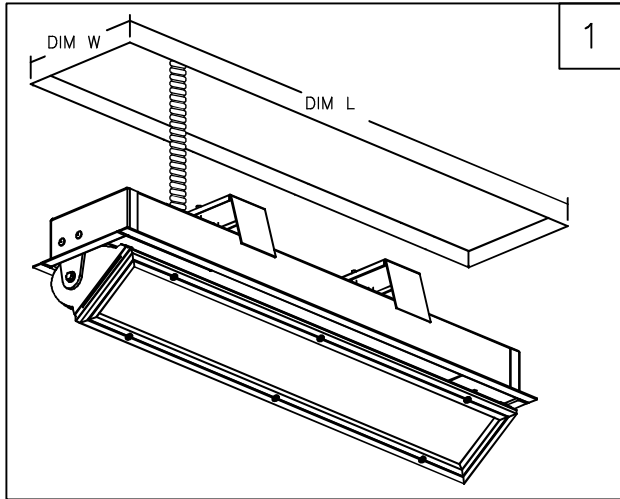

Semi-Recessed Adjustable LED

CEILING MOUNTED T Mount

WARNING – RISK OF FIRE AND ELECTRIC SHOCK. THIS PRODUCT IS TO BE INSTALLED BY A QUALIFIED ELECTRICIAN ONLY.

CAUTION – BE SURE POWER IS DISCONNECTED PRIOR TO WIRING.

INSTALL IN ACCORDANCE WITH ALL N.E.C. AND LOCAL ELECTRICAL CODES.

ROUGH OPENING

FIXTURE	DIM L	DIM W
1x2FT	23-3/8" (594mm)	4-3/4" (121mm)
1x3FT	35-3/8" (899mm)	4-3/4" (121mm)
1x4FT	47-3/8" (1203mm)	4-3/4" (121mm)

INACCESSIBLE/SHEETROCK CEILINGS ("T" MOUNTING CODE)

- 1) PLOT FIXTURE LOCATIONS PER LIGHTING PLANS AND RUN SUPPLY WIRING (BY OTHERS) TO FIXTURE LOCATIONS. CUT ROUGH OPENING IN CEILING OR CEILING TILE. (SEE CHART)
- 2) SPLICE FIXTURE WIRING TO SUPPLY WIRING (BLACK TO LINE, WHITE TO NEUTRAL AND GREEN TO GROUND) OR FOLLOW WIRING DIAGRAM ON BALLAST. CAREFULLY TUCK SPLICES INTO BACK BOX AND REPLACE ADAPTER PLATE AND SECURE PLATE WITH SCREWS.
- 3) RAISE FIXTURE UP THROUGH OPENING IN CEILING, THE LEGS OF TOGGLE BRACKET WILL SPRING OPEN ABOVE THE CEILING, TIGHTEN THE TOGGLE SCREWS UNTIL FLANGE OF BACK BOX IS FLUSH TO CEILING.
- 4) ONCE THE TOGGLE BRACKET HAS BEEN TIGHTENED, ROTATE REFLECTOR UPWARD TO DESIRED AIMING AND SECURE BY TIGHTENING HEX BOLTS AT ENDS OF FIXTURE. (SEE YELLOW LABEL ON DOOR FOR AIMING INSTRUCTIONS)