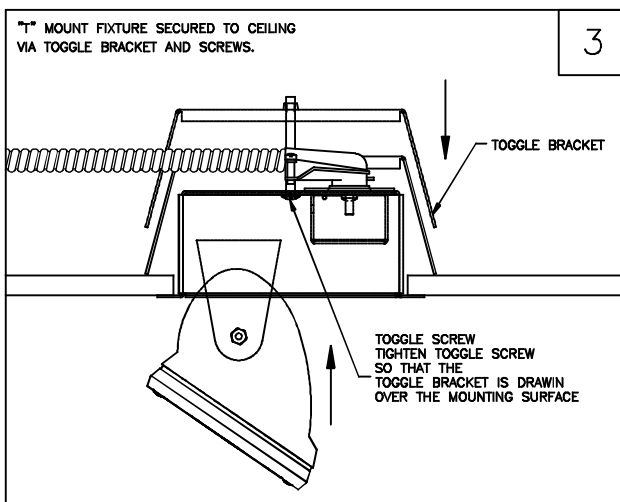

Semi-Recessed Adjustable LED

CEILING MOUNTED T Mount

WARNING – RISK OF FIRE AND ELECTRIC SHOCK. THIS PRODUCT IS TO BE INSTALLED BY A QUALIFIED ELECTRICIAN ONLY.

CAUTION – BE SURE POWER IS DISCONNECTED PRIOR TO WIRING.

INSTALL IN ACCORDANCE WITH ALL N.E.C. AND LOCAL ELECTRICAL CODES.

ROUGH OPENING

FIXTURE	DIM L	DIM W
1x2FT	23-3/8" (594mm)	4-3/4" (121mm)
1x3FT	35-3/8" (899mm)	4-3/4" (121mm)
1x4FT	47-3/8" (1203mm)	4-3/4" (121mm)

INACCESSIBLE/SHEETROCK CEILINGS ("T" MOUNTING CODE)

- 1) PLOT FIXTURE LOCATIONS PER LIGHTING PLANS AND RUN SUPPLY WIRING (BY OTHERS) TO FIXTURE LOCATIONS. CUT ROUGH OPENING IN CEILING OR CEILING TILE. (SEE CHART)
- 2) SPLICE FIXTURE WIRING TO SUPPLY WIRING (BLACK TO LINE, WHITE TO NEUTRAL AND GREEN TO GROUND) OR FOLLOW WIRING DIAGRAM ON BALLAST. CAREFULLY TUCK SPLICES INTO BACK BOX AND REPLACE ADAPTER PLATE AND SECURE PLATE WITH SCREWS.
- 3) RAISE FIXTURE UP THROUGH OPENING IN CEILING, THE LEGS OF TOGGLE BRACKET WILL SPRING OPEN ABOVE THE CEILING, TIGHTEN THE TOGGLE SCREWS UNTIL FLANGE OF BACK BOX IS FLUSH TO CEILING.
- 4) ONCE THE TOGGLE BRACKET HAS BEEN TIGHTENED, ROTATE REFLECTOR UPWARD TO DESIRED AIMING AND SECURE BY TIGHTENING HEX BOLTS AT ENDS OF FIXTURE. (SEE YELLOW LABEL ON DOOR FOR AIMING INSTRUCTIONS)