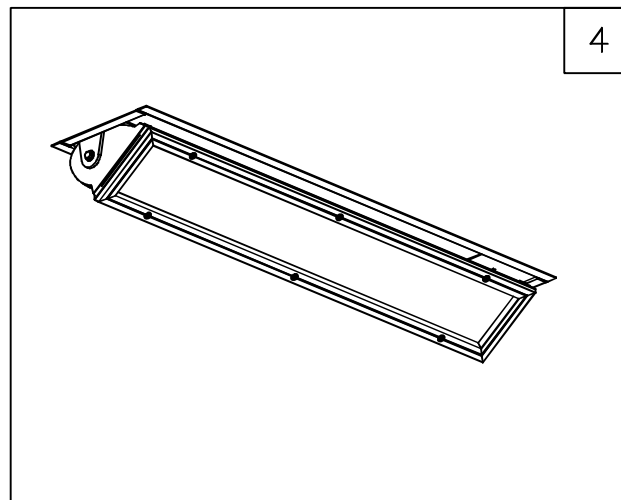

INSTALL IN ACCORDANCE WITH ALL N.E.C. AND LOCAL ELECTRICAL CODES.

ROUGH OPENING

FIXTURE	DIM L	DIM W
1x2FT	23-3/8" (594mm)	4-3/4" (121mm)
1x3FT	35-3/8" (899mm)	4-3/4" (121mm)
1x4FT	47-3/8" (1203mm)	4-3/4" (121mm)

INACCESSIBLE/SHEETROCK CEILINGS ("T" MOUNTING CODE)

- 1) PLOT FIXTURE LOCATIONS PER LIGHTING PLANS AND RUN SUPPLY WIRING (BY OTHERS) TO FIXTURE LOCATIONS. CUT ROUGH OPENING IN CEILING OR CEILING TILE. (SEE CHART)
- 2) SPLICE FIXTURE WIRING TO SUPPLY WIRING (BLACK TO LINE, WHITE TO NEUTRAL AND GREEN TO GROUND) OR FOLLOW WIRING DIAGRAM ON BALLAST. CAREFULLY TUCK SPLICES INTO BACK BOX AND REPLACE ADAPTER PLATE AND SECURE PLATE WITH SCREWS.
- 3) RAISE FIXTURE UP THROUGH OPENING IN CEILING, THE LEGS OF TOGGLE BRACKET WILL SPRING OPEN ABOVE THE CEILING, TIGHTEN THE TOGGLE SCREWS UNTIL FLANGE OF BACK BOX IS FLUSH TO CEILING.
- 4) ONCE THE TOGGLE BRACKET HAS BEEN TIGHTENED, ROTATE REFLECTOR UPWARD TO DESIRED AIMING AND SECURE BY TIGHTENING HEX BOLTS AT ENDS OF FIXTURE. (SEE YELLOW LABEL ON DOOR FOR AIMING INSTRUCTIONS)