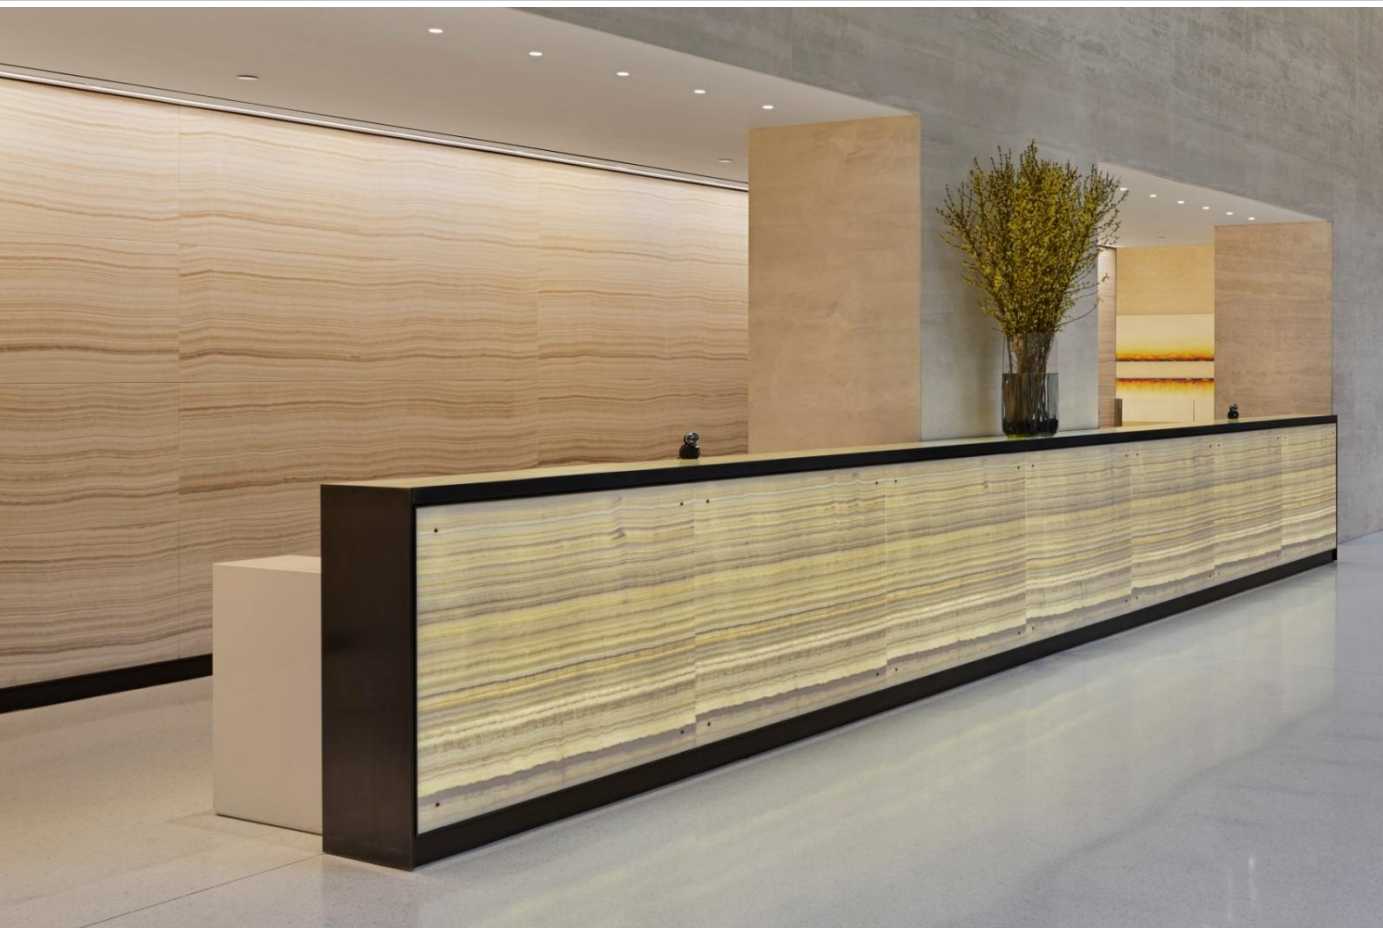

S330 / iLas2