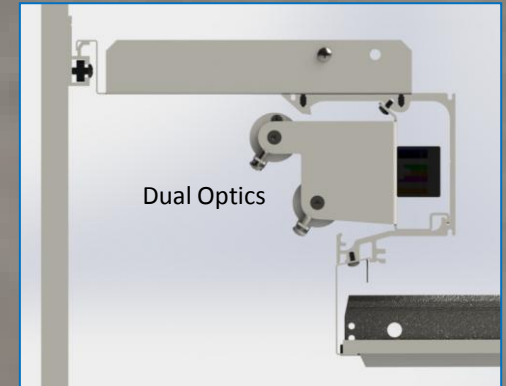

S330 / iLas2