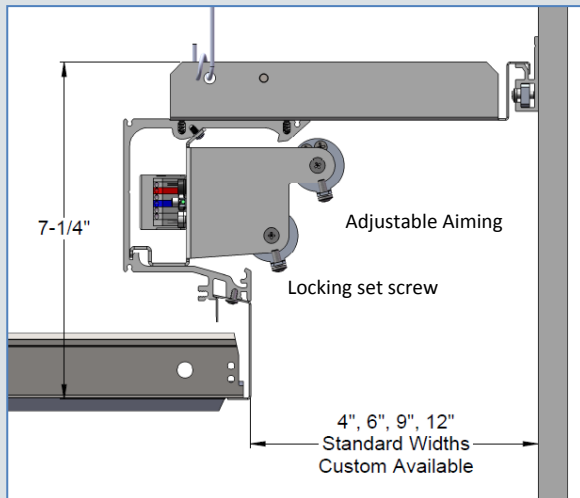

## S330 Dimensions

Single Adjustable Head – Sheetrock Ceiling

Dual Adjustable Heads (T-bar ceiling)

## Features

- Integrated pocket framing system
- Lengths up to 6 feet
- Extruded aluminum framing
- Single or Dual head options
- Fully adjustable aiming
- Interlocking heads allow aiming of entire row
- Wall wash and Grazer optics
- Illuminate walls up to 40ft tall
- Up to 3200 lm/ft delivered
- Up to 131 lm/W
- 90CRI / R9>50 standard
- Tunable white or RGBW options
- Optional cross baffles
- Excellent lumen maintenance
- Field serviceable integral driver
- Controls options - POE, 0-10V, DALI, DMX, 120V ELV/Triac
- 5-year warranty
- Made in the U.S.A