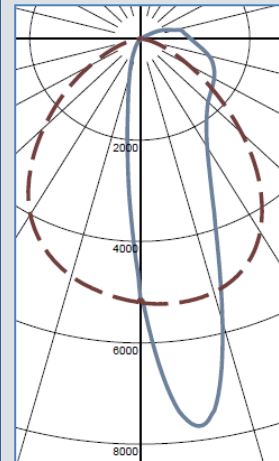

## S330 Dimensions

Single Adjustable Head – Sheetrock Ceiling

Dual Adjustable Heads (T-bar ceiling)

## Features

- Integrated pocket framing system
- Lengths up to 6 feet
- Extruded aluminum framing
- Single or Dual head options
- Fully adjustable aiming
- Interlocking heads allow aiming of entire row
- Wall wash and Grazer optics
- Illuminate walls up to 40ft tall
- Up to 3200 lm/ft delivered
- Up to 131 lm/W
- 90CRI / R9>50 standard
- Tunable white or RGBW options
- Optional cross baffles
- Excellent lumen maintenance
- Field serviceable integral driver
- Controls options - POE, 0-10V, DALI, DMX, 120V ELV/Triac
- 5-year warranty
- Made in the U.S.A

## Performance

Wall Wash Single Optic (3500K 90CRI)  
9" setback, 20ft Wall (49fc avg.)

FT	FC
19	288
18	187
17	116
16	74
15	51
14	37
13	29
12	23
11	19
10	16
9	14
8	13
7	11
6	10
5	10
4	9.4
3	8.9
2	8.7
1	8.5

Grazing & WW Dual Optic (3500K 90CRI)  
12" Setback, 40ft Wall (41fc avg.)

FT	FC
38	240
36	133
34	103
32	67
30	47
28	34
26	26
24	21
22	18
20	15
18	13
16	12
14	10
12	9.5
10	8.8
8	8.1
6	7.7
4	7.3
2	7.0