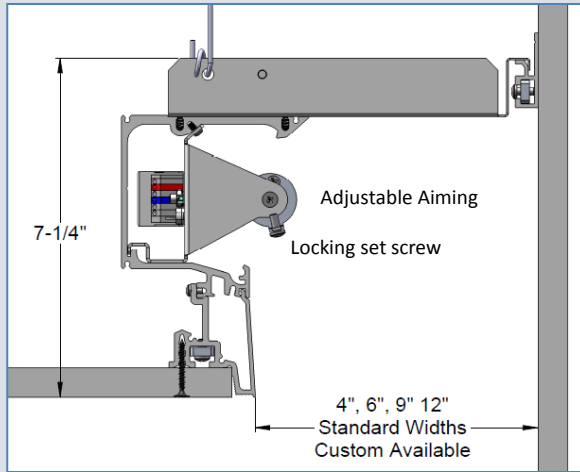

## S330 Dimensions

Single Adjustable Head – Sheetrock Ceiling

Dual Adjustable Heads (T-bar ceiling)

## Features

- Integrated pocket framing system
- Lengths up to 6 feet
- Extruded aluminum framing
- Single or Dual head options
- Fully adjustable aiming
- Interlocking heads allow aiming of entire row
- Wall wash and Grazer optics
- Illuminate walls up to 40ft tall
- Up to 3200 lm/ft delivered
- Up to 131 lm/W
- 90CRI / R9>50 standard
- Tunable white or RGBW options
- Optional cross baffles
- Excellent lumen maintenance
- Field serviceable integral driver
- Controls options - POE, 0-10V, DALI, DMX, 120V ELV/Triac
- 5-year warranty
- Made in the U.S.A