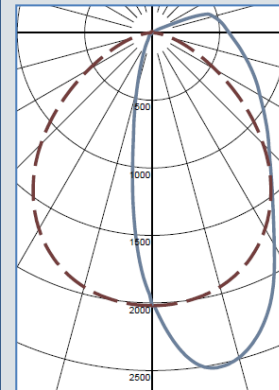

## S330 Dimensions

Single Adjustable Head – Sheetrock Ceiling

Dual Adjustable Heads (T-bar ceiling)

## Performance

Wall Wash Single Optic (3500K 90CRI)  
9" setback, 20ft Wall (49fc avg.)

FT	FC
19	288
18	187
17	116
16	74
15	51
14	37
13	29
12	23
11	19
10	16
9	14
8	13
7	11
6	10
5	10
4	9.4
3	8.9
2	8.7
1	8.5